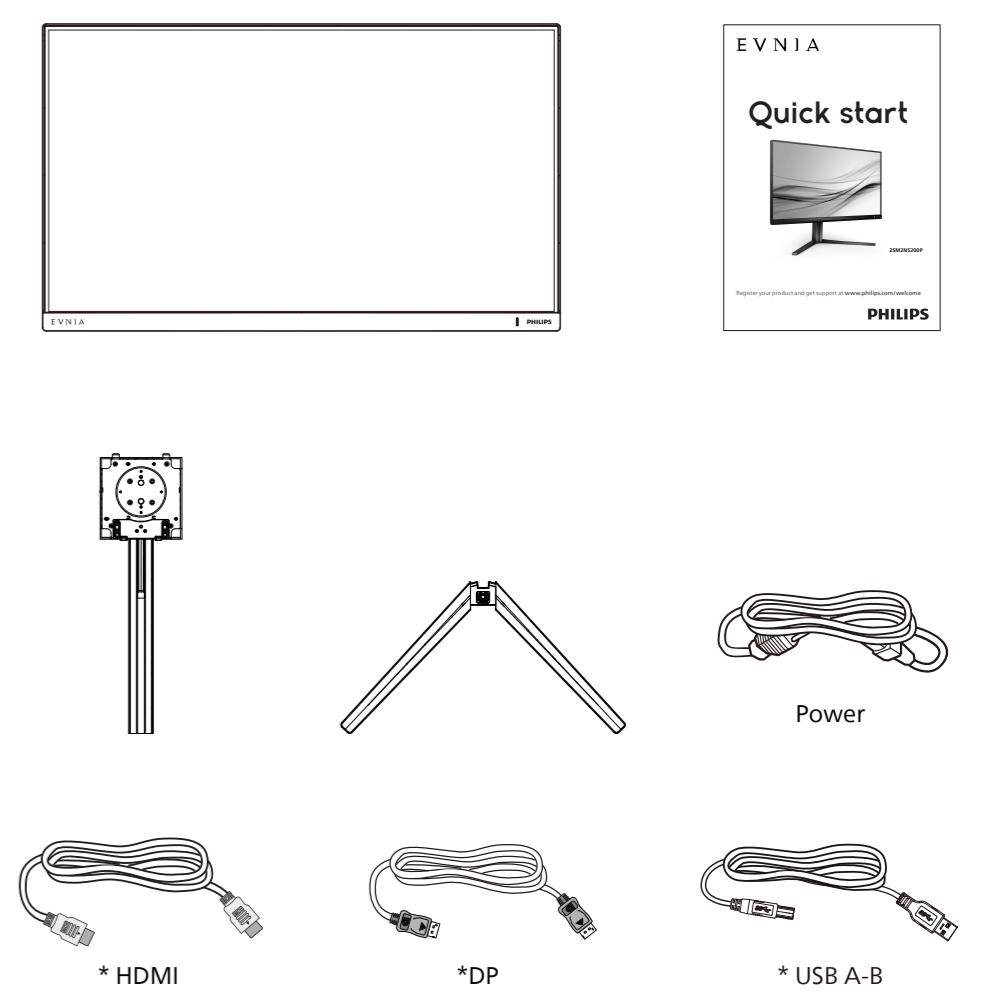

Energy Labelling
 25M2N5200P

Printed in China

 H41G785481302C

EVNIA

Quick start

25M2N5200P

Register your product and get support at www.philips.com/welcome

Contents