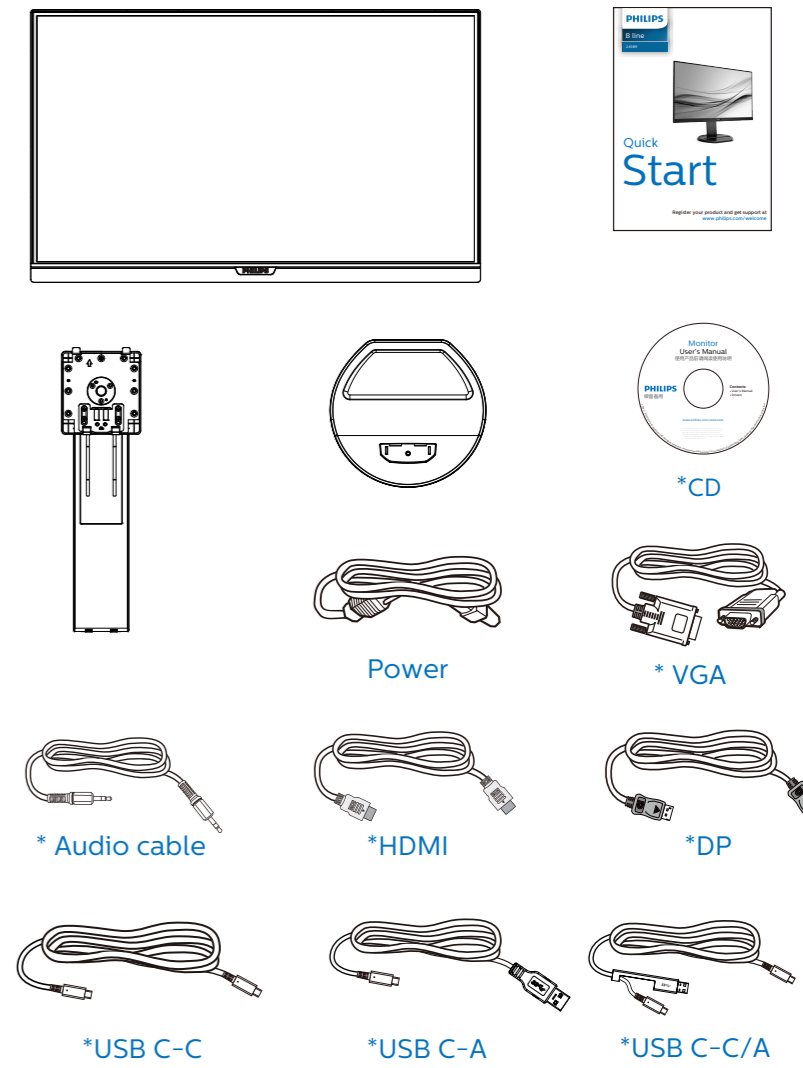

*Different according to region
Display design may differ from that illustrated

1