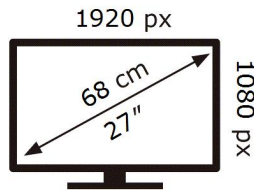

ENERG 

SAMSUNG

F27T450FQR

17 kWh/1000h

2019/2013