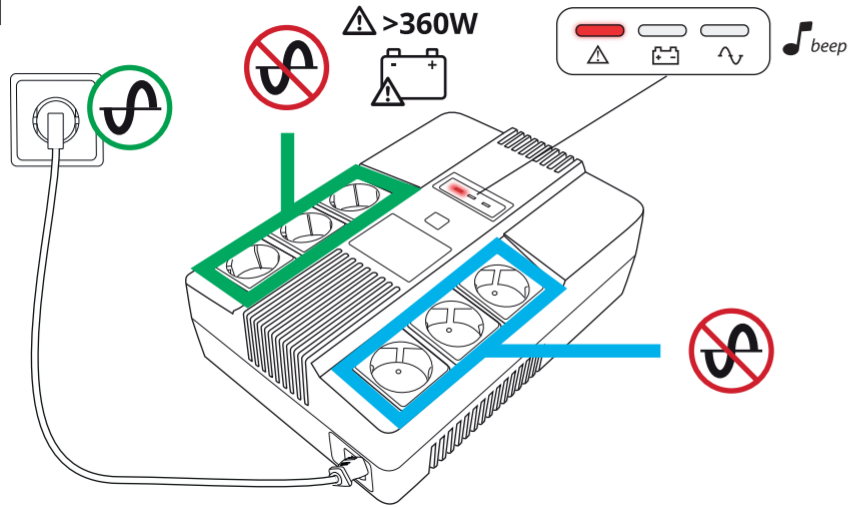

4

FAQ

www.trust.com/23326/faq

©11-01-2019 Trust International B.V. - All rights reserved | Laan van Barcelona 600, 3317DD, Dordrecht, NL

800VA UPS

WITH 6 POWER OUTLETS

emergency back-up battery

MAXXON