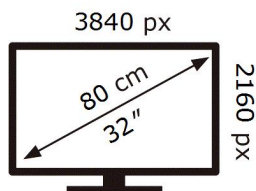

ENERG

SAMSUNG

S32BG850NP

33 kWh/1000h

ABCDEF **G**

104 kWh/1000h

2019/2013