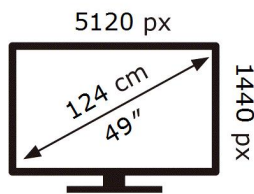

ENERG

SAMSUNG

S49CG950SU

75 kWh/1000h

ABCDEF **G**

HDR

83 kWh/1000h

2019/2013