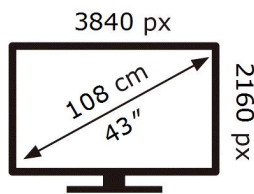

ENERG 

SAMSUNG

BE43C-H

54 kWh/1000h

ABCDEF **G**

113 kWh/1000h

2019/2013