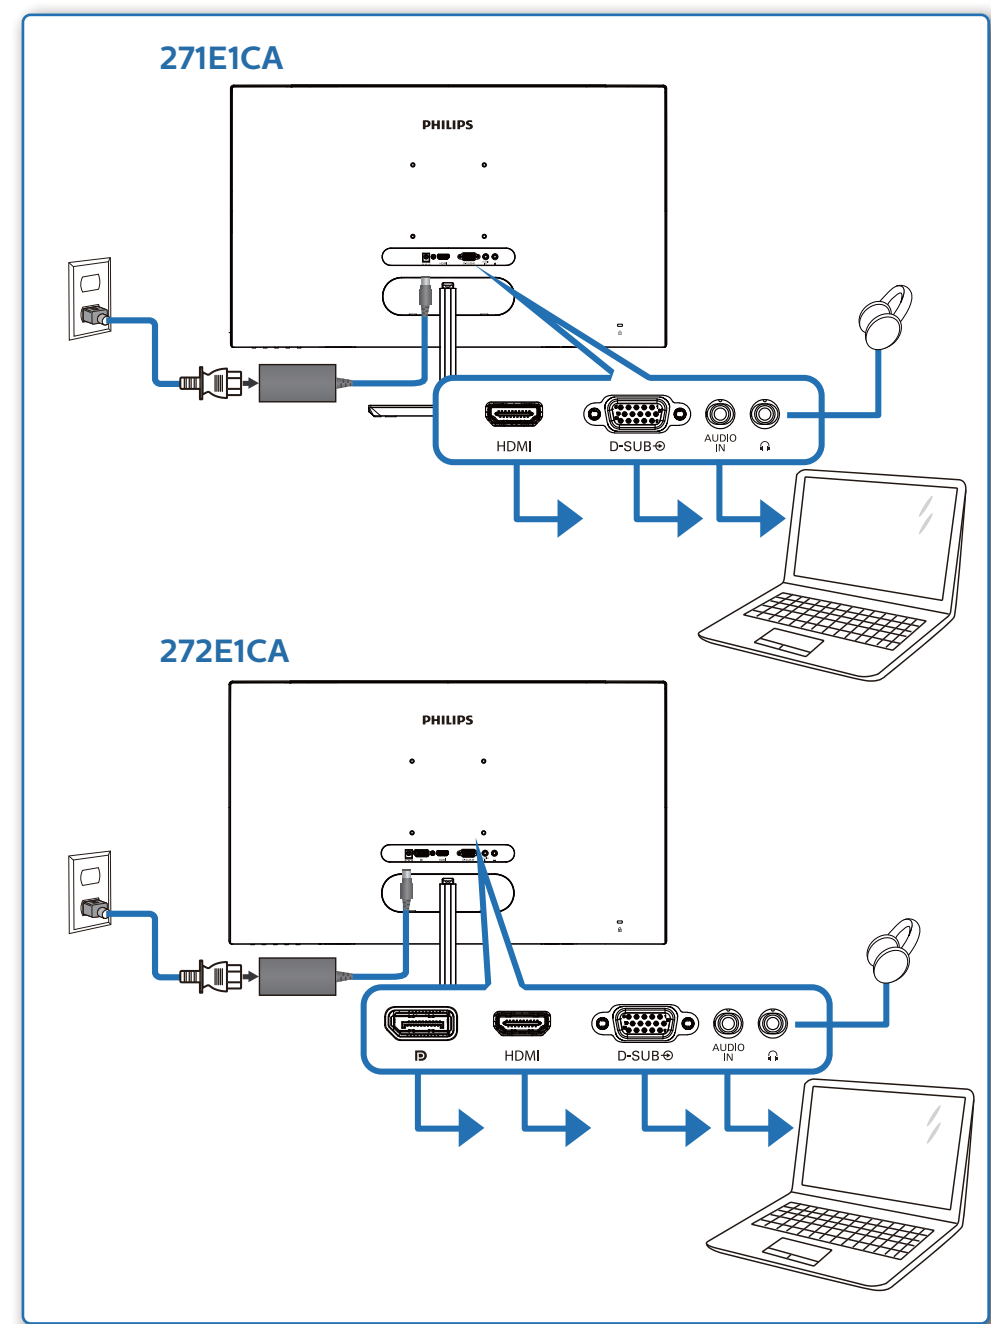

GRAPHIC DEVELOPMENT MMD	
Product name	
Project name	
Project no.	
Finishing	Folded sheet
Scale	1:1
Size Spreads	594 (W) x 210 (H) mm
Size	148.5 (W) x 210 (H) mm
Operator(s)	
Date amended	
VERSION No.	13
APPROVAL	
QC Lithographer	
Product Manager	
Date Check	
ARTWORK DOCUMENT	
Paper	80gsm White, woodfree coated
Numbers of colours	2C2C
Pantone 300c	
Spotcolor	
Aftertreatment	
☐ Cropping	
☐ Coating	
☐ Varnishing	
☐ Embossing	
☐ Cuttingguide	
☐ Die-cut	
☐ Binding	
☐ Glue	

4

1. **EN Need help?**
   Online help: www.philips.com/support
2. **SC 需要帮助?**
   在线帮助: www.philips.com/support
3. **FR Besoin d'Aide ?**
   Aide en ligne: www.philips.com/support
4. **ES ¿Necesita ayuda?**
   Ayuda en línea: www.philips.com/support
5. **DE Benötigen Sie Hilfe?**
   Online-Hilfe: www.philips.com/support
6. **IT Avete bisogno di aiuto?**
   Guida in linea: www.philips.com/support
7. **BR Precisa ajuda?**
   Ajuda online: www.philips.com/support
8. **KO 도움이 필요하신가요?**
   온라인 도움말: www.philips.com/support
9. **UK Потребуєте допомоги?**
   Підтримка он-лайн: www.philips.com/support
10. **RU Нужна помощь?**
    Интерактивная справка: www.philips.com/support
11. **TR Yardım ihtiyacınız var mı?**
    Online yardım: www.philips.com/support
12. **HI क्या सहायता की जरूरत है?**
    ऑनलाइन सहायता: www.philips.com/support
13. **AR هل تريد المساعدة؟**
    www.philips.com/support
14. **JP ヘルプが必要ですか?**
    オンラインヘルプ: www.philips.com/support

Version: M1272ECAQ1WWT
2019 © TOP Victory Investment Ltd. All rights reserved.

This product has been manufactured by and is sold under the responsibility of Top Victory Investments Ltd., and Top Victory Investments Ltd. is the warrantor in relation to this product. Philips and the Philips Shield Emblem are registered trademarks of Koninklijke Philips N.V. and are used under license.

Specifications are subject to change without notice.

www.philips.com

HDMI