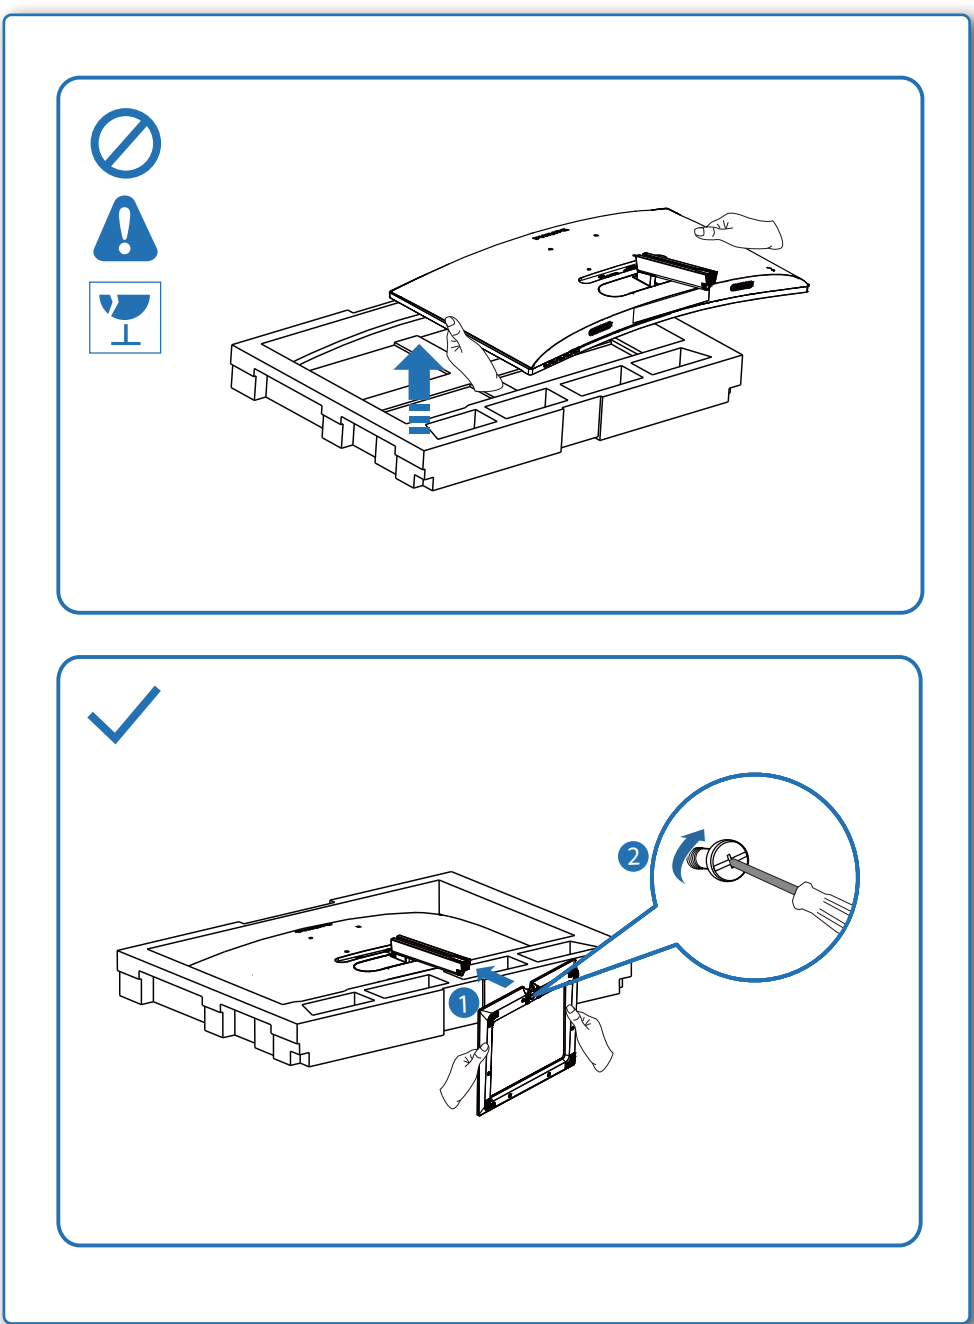

Quick
Start

Register your product and get support at
www.philips.com/welcome

AC/DC Adapter * DP * CD

* VGA * HDMI * Audio cable

* Different according to region.
Display design may differ from those illustrated.

1