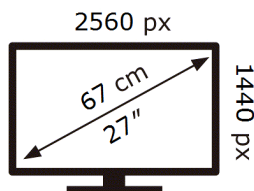

ENERG ⚡

Samsung

S27DG610SU

28 kWh/1000h

ABCDEF **G**

38 kWh/1000h

2019/2013