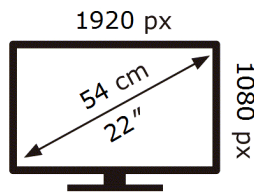

ENERG ⚡

Samsung

S22D400GAU

10 kWh/1000h

2019/2013