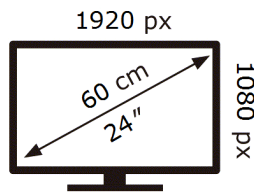

ENERG 

Samsung

S24D400GAU

12 kWh/1000h

2019/2013