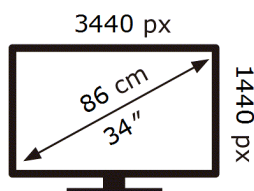

ENERG ⚡

Samsung

S34DG850SU

42 kWh/1000h

ABCDEF **G**

HDR

48 kWh/1000h

2019/2013