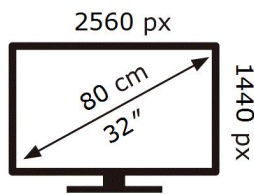

ENERG

SAMSUNG

S32CG552EU

33 kWh/1000h

ABCDEF **G**

HDR

64 kWh/1000h

2019/2013