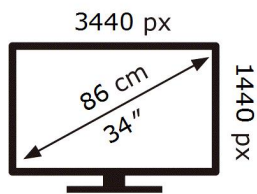

ENERG

SAMSUNG

C34G55TWWP

32 kWh/1000h

ABCDEF **G**

HDR

50 kWh/1000h

2019/2013