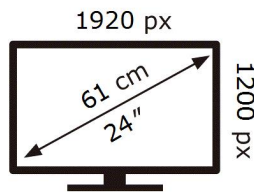

ENERG 

SAMSUNG

F24T450GYU

14 kWh/1000h

2019/2013