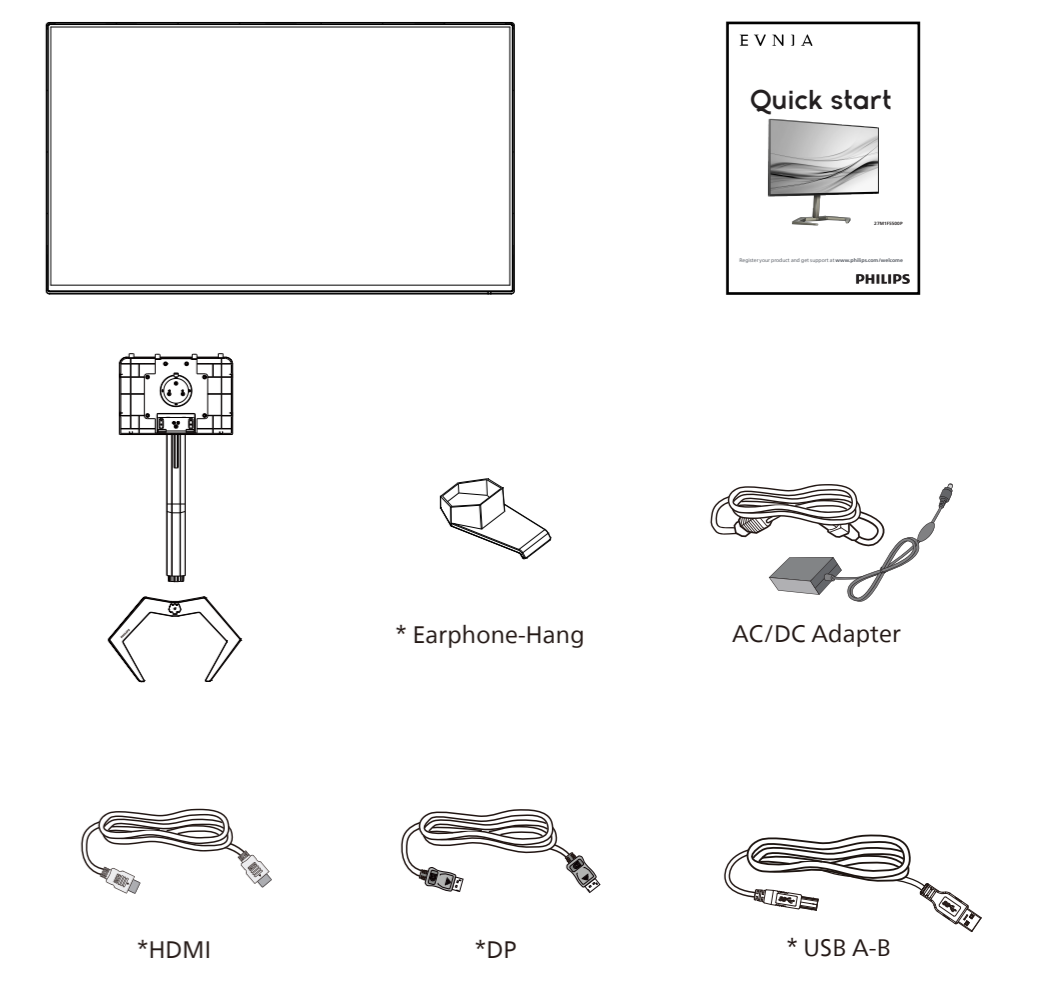

4

Register your product and get support at www.philips.com/support

Version: 27M1F5500Q1T
2021 © TOP Victory Investments Ltd. All rights reserved.

Specifications are subject to change without notice.

HDMI

www.evnia.philips

EVNIA

Quick start

27M1F5500P

Register your product and get support at www.philips.com/welcome

PHILIPS

Contents

*Different according to region
Display design may differ from that illustrated

1

CAUTION: Place the monitor face down on a smooth surface. Pay attention not to scratch or damage the screen.

2

USB hub

Multiview PBP

		SUB SOURCE POSSIBILITY (x1)			
MultiView		HDMI 1	HDMI 2	DisplayPort 1	DisplayPort 2
MAIN SOURCE (x1)	HDMI	●	●	●	●
	HDMI 2	●	●	●	●
	DisplayPort 1	●	●	●	●
	DisplayPort 2	●	●	●	●

3